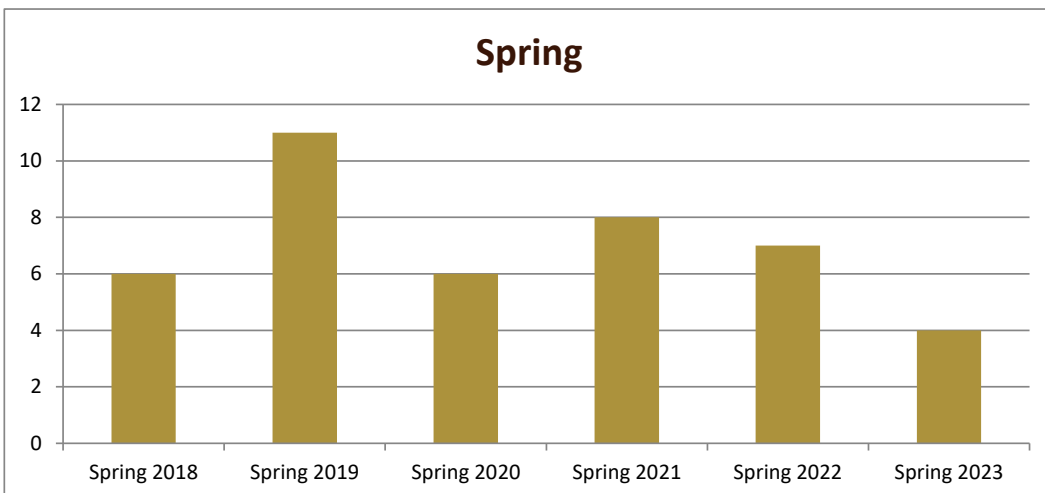

# SMSU Philosophy Program Data

## Majors Enrolled

Academic Years 2017-18 to 2022-23

Using Fall Semester data (Fall 2017 to Fall 2022) for Term specific measures

Enrollment by Term						
	2018	2019	2020	2021	2022	2023
Fall	7	12	8	9	7	6
Spring	6	11	6	8	7	4
Summer	3	2	2	5	2	3