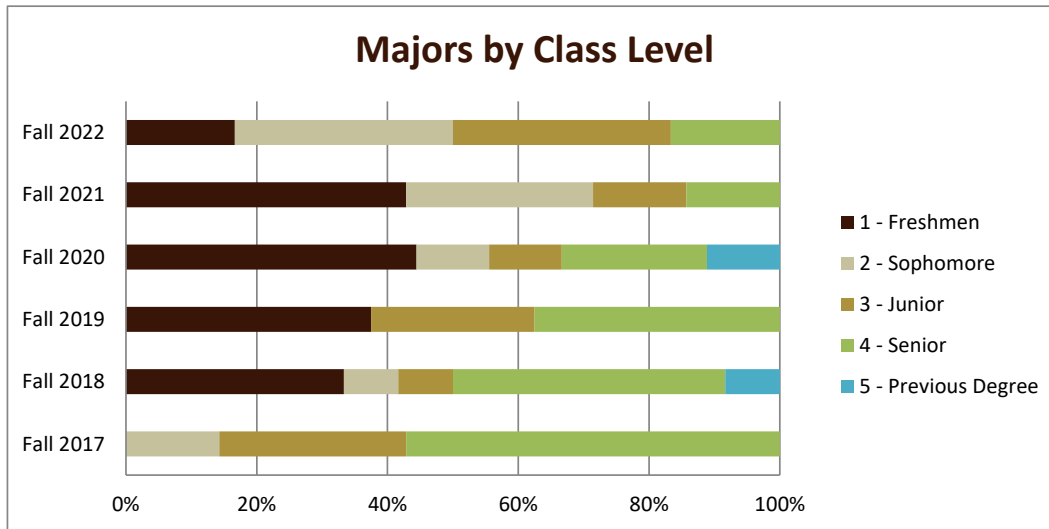

## Majors Enrolled

Academic Years 2017-18 to 2022-23

Using Fall Semester data (Fall 2017 to Fall 2022) for Term specific measures

Enrollment by Gender						
	Fall 2017	Fall 2018	Fall 2019	Fall 2020	Fall 2021	Fall 2022
Female	4	7	3	3	4	4
Male	3	5	5	6	3	2
<b>Grand Total</b>	<b>7</b>	<b>12</b>	<b>8</b>	<b>9</b>	<b>7</b>	<b>6</b>

Enrollment by Race/Ethnicity						
	Fall 2017	Fall 2018	Fall 2019	Fall 2020	Fall 2021	Fall 2022
Black	2	3	1			
Hispanic		1			2	
Two Plus Races				1		1
White	5	8	7	8	5	5
<b>Grand Total</b>	<b>7</b>	<b>12</b>	<b>8</b>	<b>9</b>	<b>7</b>	<b>6</b>

# SMSU Philosophy Program Data

## Majors Enrolled

Academic Years 2017-18 to 2022-23

Using Fall Semester data (Fall 2017 to Fall 2022) for Term specific measures

Enrollment by Class						
	Fall 2017	Fall 2018	Fall 2019	Fall 2020	Fall 2021	Fall 2022
1 - Freshmen		4	3	4	3	1
2 - Sophomore	1	1		1	2	2
3 - Junior	2	1	2	1	1	2
4 - Senior	4	5	3	2	1	1
5 - Previous Degree		1		1		
<b>Grand Total</b>	<b>7</b>	<b>12</b>	<b>8</b>	<b>9</b>	<b>7</b>	<b>6</b>