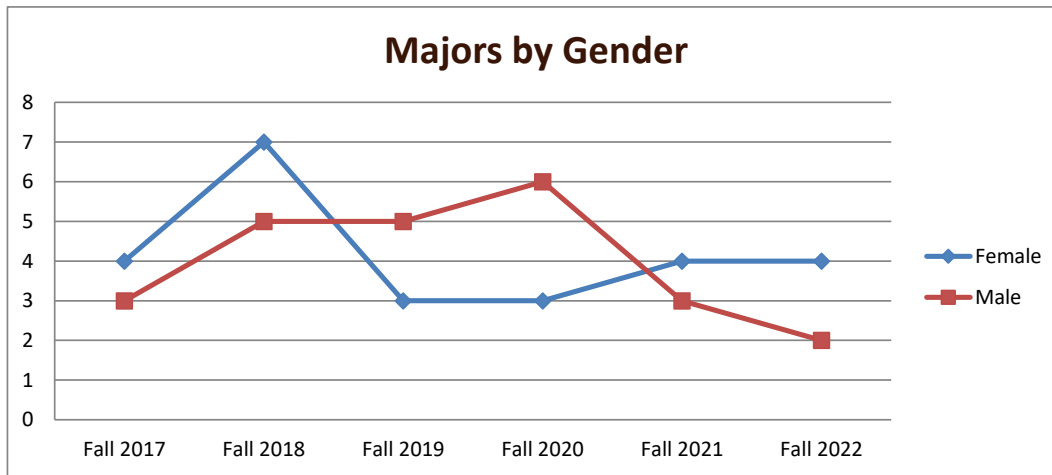

## Majors Enrolled

Academic Years 2017-18 to 2022-23

Using Fall Semester data (Fall 2017 to Fall 2022) for Term specific measures

Enrollment by Term						
	2018	2019	2020	2021	2022	2023
Fall	7	12	8	9	7	6
Spring	6	11	6	8	7	4
Summer	3	2	2	5	2	3

## Majors Enrolled

Academic Years 2017-18 to 2022-23

Using Fall Semester data (Fall 2017 to Fall 2022) for Term specific measures

Enrollment by Gender						
	Fall 2017	Fall 2018	Fall 2019	Fall 2020	Fall 2021	Fall 2022
Female	4	7	3	3	4	4
Male	3	5	5	6	3	2
<b>Grand Total</b>	<b>7</b>	<b>12</b>	<b>8</b>	<b>9</b>	<b>7</b>	<b>6</b>