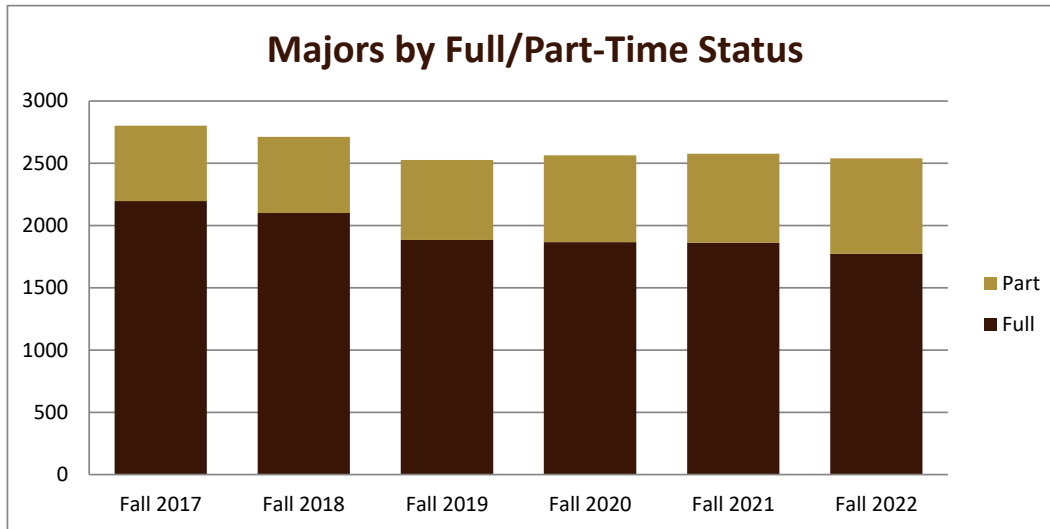

## Majors Enrolled

Academic Years 2017-18 to 2022-23

Using Fall Semester data (Fall 2017 to Fall 2022) for Term specific measures

Enrollment by Class						
	Fall 2017	Fall 2018	Fall 2019	Fall 2020	Fall 2021	Fall 2022
1 - Freshmen		4	3	4	3	1
2 - Sophomore	1	1		1	2	2
3 - Junior	2	1	2	1	1	2
4 - Senior	4	5	3	2	1	1
5 - Previous Degree		1		1		
<b>Grand Total</b>	<b>7</b>	<b>12</b>	<b>8</b>	<b>9</b>	<b>7</b>	<b>6</b>

# SMSU Philosophy Program Data

## Majors Enrolled

Academic Years 2017-18 to 2022-23

Using Fall Semester data (Fall 2017 to Fall 2022) for Term specific measures

Enrollment by FT/PT						
	Fall 2017	Fall 2018	Fall 2019	Fall 2020	Fall 2021	Fall 2022
Full	6	10	7	9	7	6
Part	1	2	1			
<b>Grand Total</b>	<b>7</b>	<b>12</b>	<b>8</b>	<b>9</b>	<b>7</b>	<b>6</b>