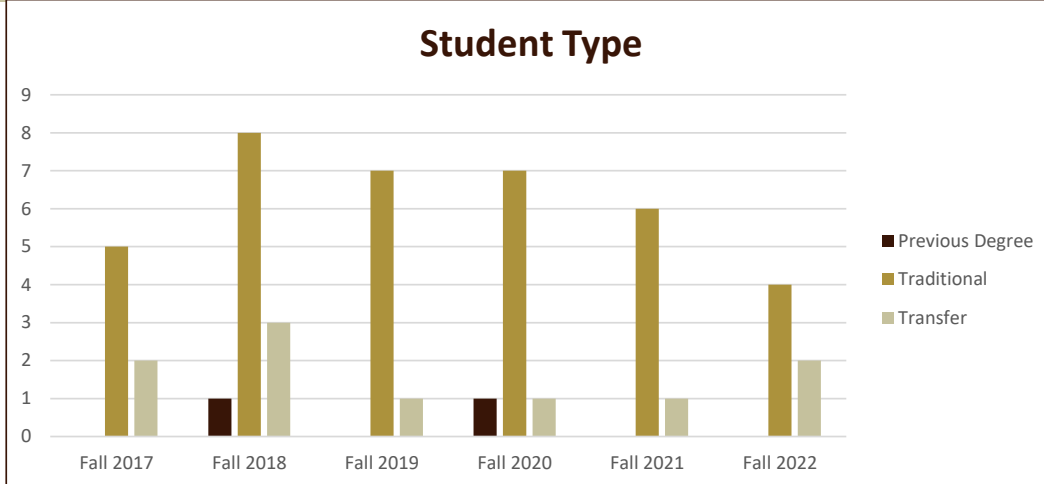

# SMSU Philosophy Program Data

## Majors Enrolled

Academic Years 2017-18 to 2022-23

Using Fall Semester data (Fall 2017 to Fall 2022) for Term specific measures

Student Type	Fall 2017	Fall 2018	Fall 2019	Fall 2020	Fall 2021	Fall 2022
Previous Degree		1		1		
Traditional	5	8	7	7	6	4
Transfer	2	3	1	1	1	2
<b>Grand Total</b>	<b>7</b>	<b>12</b>	<b>8</b>	<b>9</b>	<b>7</b>	<b>6</b>